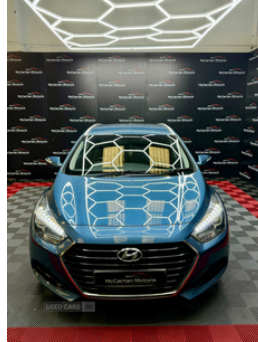

12A Barbour Gardens, Belfast, BT17 9AB
McCartan: 07521010324

Hyundai i40 1.7 CRDi [115] Blue Drive S 5dr | Sep 2015

STUNNING CAR, LOW MILES

£6,995

2015 Hyundai i40 Blue Drive S
1.7 CRDI
68K Miles with Service History
£20 Yearly Road Tax

Alloy Wheels Refurbished
Electric windows
Multifunctional steering wheel
Remote central locking
Day Time Running Lights
Auto Lights
Air Con

Absolutely loaded with specification please call for more information

All our cars come fully serviced and a multi point inspection carried out ensuring peace of mind for the next owner

3 Months Warranty as standard
Option to extend warranty 6,12,24,36 Months please call to discuss options

Trade in your old car for money off your new car

Finance available T&C's apply
£6995

Miles:	68000
Fuel Type:	Diesel
Transmission:	Manual
Colour:	Blue
Engine Size:	1685
CO2 Emission:	110
Tax Band:	B (£20 p/a)
Body Style:	Estate
Insurance group:	13E
Reg:	RJ65FHM

Technical Specs

DIMENSIONS

Length:	4775mm
Width:	1815mm
Height:	1470mm
Seats:	5
Luggage Capacity (Seats Up):	553L
Gross Weight:	2130KG
Max. Loading Weight:	492KG

PERFORMANCE & ECONOMY

Fuel Consum. (Urban Cold):	57.6MPG
Fuel Consum. (Extra Urban):	74.3MPG
Fuel Consum. (Combined):	67.3MPG
Fuel Tank Capacity:	70L
Number Of Gears:	6 SPEED
Top Speed:	118MPH
Acceleration 0-100 km/h:	12.6s
Engine Power BHP:	114BHP

Vehicle Features

3x3 point rear seatbelts, 6 speakers, 12V power outlets, 16" alloy wheels, 60/40 split folding rear seat, ABS, Active front