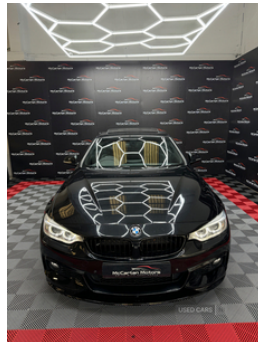

12A Barbour Gardens, Belfast, BT17 9AB
McCartan: 07521010324

BMW 4 Series 420d M Sport 2dr | Dec 2013 SUN ROOF, M PERFORMANCE KITTED!

£8,450

Absolutely Stunning BMW 420D M With Sun Roof
103K Miles with Service History
2 Keys
MOT May 2025

Heated Black Dakota Leather Seats
Professional Navigation System Larger Screen
19" M Sport Alloys
Air Conditioning
Cruise Control
DAB- Aux Radio
Multifunctional Steering Wheel
Push Button Start
Front & Rear Parking Sensors
Xenon Lights
Electric Sun Roof

3 Months Warranty as standard

Trade in your old car for money off your new car

Finance available T&C's apply

£8450

Miles:	103000
Fuel Type:	Diesel
Transmission:	Manual
Colour:	Black
Engine Size:	1995
CO2 Emission:	127
Tax Band:	D (£160 p/a)
Body Style:	Coupe
Insurance group:	30E
Reg:	FX63KRU