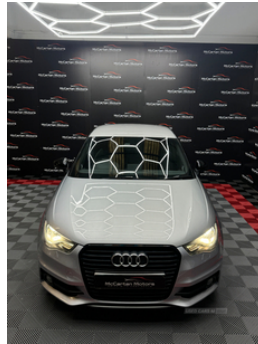

12A Barbour Gardens, Belfast, BT17 9AB
McCartan: 07521010324

Audi A1 1.6 TDI S Line Style Edition 3dr | Jul 2014

£6,750

NOW SOLD

2014 Audi A1 Sline (Style edition!)
1.6 TDI 105BHP
89k Miles With Service History
£0 Yearly Road Tax
MOT September 2025

Brand New 18" Audi S1 Alloys (optional extra £695)
Unmarked Sline interior
DAB/ AUX radio
Xenon headlights
Auto Lights
Air Conditioning

£6750

All our cars come fully serviced and a multi point inspection carried out ensuring peace of mind for the next owner

3 Months Warranty as standard

Trade in your old car for money off your new car

Finance available T&C's apply

Vehicle Features

3 spoke leather multifunction S Line steering wheel, ABS/EBD, Adjustable rear head restraints, Air vent sleeves in body colour, Black cloth headlining, Black styling pack - A1, Body coloured bumpers, Brilliant black door mirrors, DAB Digital radio, Door sills with aluminium inlays, Driver's information system, Driver/Front Passenger airbags, Driver and passenger side airbags, EDL, Electric adjustable door mirrors, Electric front

Miles:	89000
Fuel Type:	Diesel
Transmission:	Manual
Colour:	Silver
Engine Size:	1598
CO2 Emission:	99
Tax Band:	A (£0 p/a)
Body Style:	Hatchback
Insurance group:	16E
Reg:	SE14LZL

Technical Specs

DIMENSIONS

Length:	3954mm
Width:	1740mm
Height:	1416mm
Seats:	4
Luggage Capacity (Seats Up):	270L
Gross Weight:	1590KG
Max. Loading Weight:	450KG

PERFORMANCE & ECONOMY

Fuel Consum. (Urban Cold):	64.2MPG
Fuel Consum. (Extra Urban):	83.1MPG
Fuel Consum. (Combined):	74.3MPG
Fuel Tank Capacity:	45L
Number Of Gears:	5 SPEED
Top Speed:	118MPH
Acceleration 0-100 km/h:	10.5s
Engine Power BHP:	103.3BHP